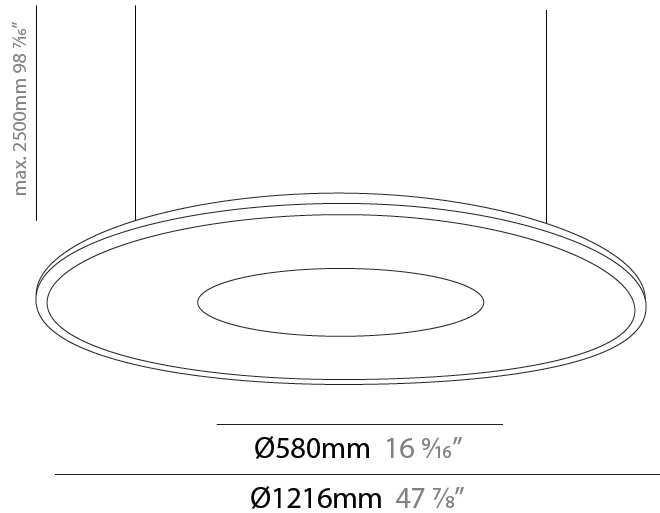

HARMONY RING SUSPENSION

A51066-

base number   Color   Finish   Diffuser
Temperature   Options   Options

1. To build a product code in our configurator select the specify button on the base model # product page
2. To build a manual product code on this datasheet choose from the options listed below in blue font and add the suffix to the base model #

GENERAL

Series: Harmony Ring
Partner: Ivela
Division: Architectural
Installation: Suspension
Product Type: Panels
Mounting Location: Ceiling
Light Distribution: Direct

PHYSICAL

Shape: Round
Diameter (mm): 1216
Diameter (in): 47 7/8
Height (mm): 19
Height (in): 3/4
Max. Overall Height (mm): 2500
Max. Overall Height (in): 98 7/16
Diffuser: [PMMA - Opal / Prismatic](#)
Fixture Finish: [WHI / BLK / GLD](#)
Fixture Material: Aluminum

ELECTRICAL

Lamp Type: LED
Input Wattage (W): 78
Dimming: Tri-Mode (Non-Dimming and Phase Dimming (120Vac only) and 0-10V Dimming)
Driver Included: No
Driver Location: Remote
Driver Type: Constant Voltage - Universal
Driver Class: Class 2
Housing: ENCP 5 (ERP) ENCP 8 (SC Power)
Input Voltage (V): 120 - 277
Output Voltage (V): 24

LED

Color Temperature (°K): [2700 / 3000 / 3500 / 4000](#)
Max. Delivered Lumen (lm): [5472 / 5700 / 5869 / 6042](#)
Nominal Lumen (lm): [9120 / 9500 / 9783 / 10070](#)
CRI: >93 CRI
Lamp Life (hrs): 50000

OPTICAL

RATINGS AND CERTIFICATIONS

Certified By: Certified for North American Standards
IP rating: IP20