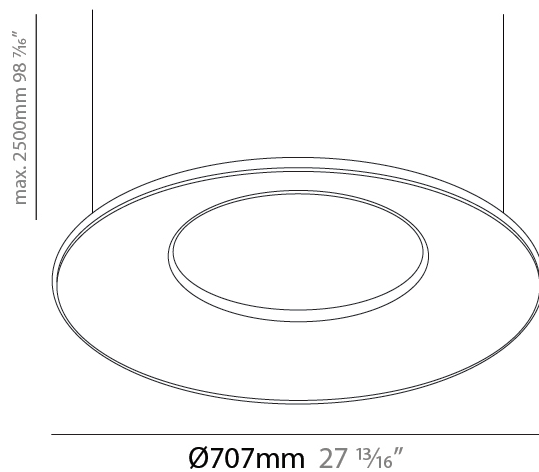

HARMONY RING SUSPENSION

A51067-

base number   Color   Finish   Diffuser
Temperature   Options   Options

1. To build a product code in our configurator select the specify button on the base model # product page
2. To build a manual product code on this datasheet choose from the options listed below in blue font and add the suffix to the base model #

GENERAL

Series: Harmony Ring
Partner: Ivela
Division: Architectural
Installation: Suspension
Product Type: Panels
Mounting Location: Ceiling
Light Distribution: Direct

PHYSICAL

Shape: Round
Diameter (mm): 707
Diameter (in): 27 ¹³/₁₆
Height (mm): 15
Height (in): 9/16
Max. Overall Height (mm): 2500
Max. Overall Height (in): 98 ⁷/₁₆
Diffuser: [PMMA - Opal / Prismatic](#)
Fixture Finish: [WHI / BLK / GLD](#)
Fixture Material: Aluminum

ELECTRICAL

Lamp Type: LED
Input Wattage (W): 44
Dimming: Tri-Mode (Non-Dimming and Phase Dimming (120Vac only) and 0-10V Dimming)
Driver Included: No
Driver Location: Remote
Driver Type: Constant Voltage - Universal
Driver Class: Class 2
Housing: ENCP 5 (ERP) ENCP 13 (SC Power)
Input Voltage (V): 120 - 277
Output Voltage (V): 24

LED

Color Temperature (°K): [2700 / 3000 / 3500 / 4000](#)
Max. Delivered Lumen (lm): 3168 / 3300 / 3398 / 3498
Nominal Lumen (lm): 5280 / 5500 / 5663 / 5830
CRI: >93 CRI
Lamp Life (hrs): 50000

OPTICAL

RATINGS AND CERTIFICATIONS

Certified By: Certified for North American Standards
IP rating: IP20