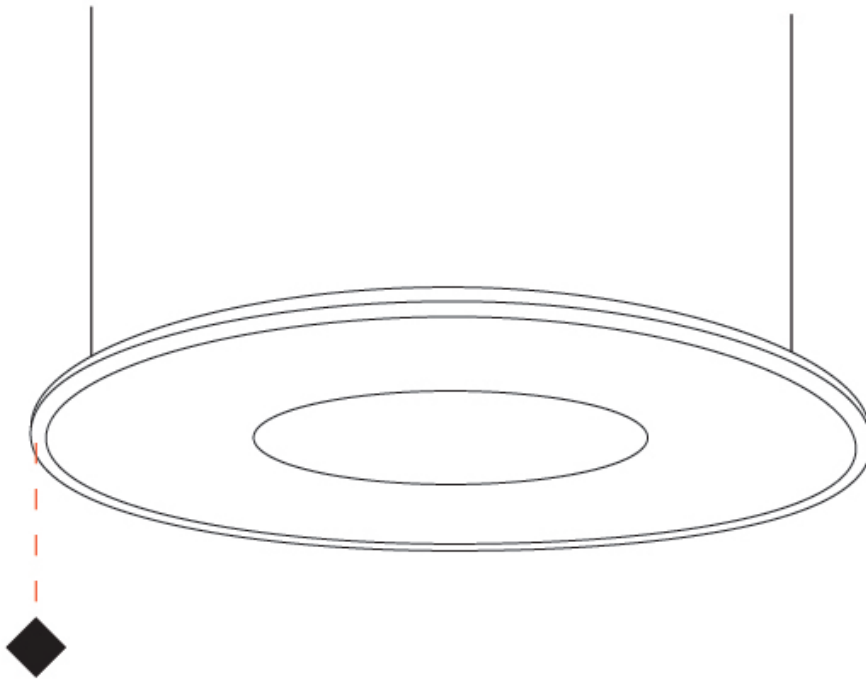

HARMONY RING SUSPENSION

A51064-

PROJECT

TYPE

SPECIFIER

QUANTITY

DATE