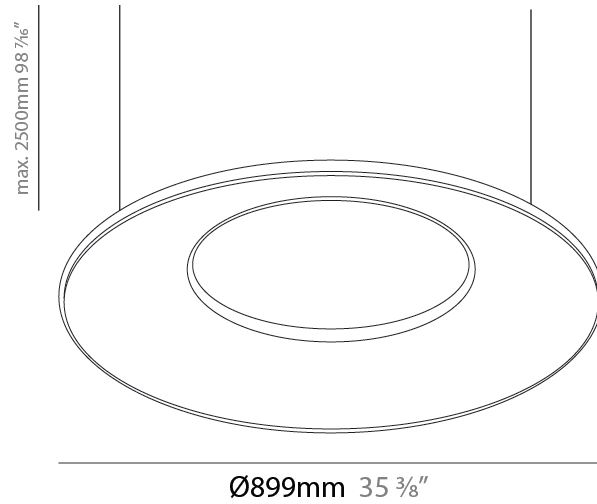

PROJECT
TYPE
SPECIFIER
QUANTITY
DATE

HARMONY RING SUSPENSION

A51068-

base number	Color Temperature	Finish Options	Diffuser Options

1. To build a product code in our configurator select the specify button on the base model # product page
2. To build a manual product code on this datasheet choose from the options listed below in blue font and add the suffix to the base model #

GENERAL

Series: Harmony Ring
Partner: Ivela
Division: Architectural
Installation: Suspension
Product Type: Panels
Mounting Location: Ceiling
Light Distribution: Direct

PHYSICAL

Shape: Round
Diameter (mm): 899
Diameter (in): 35 ³/₈
Height (mm): 19
Height (in): 3/4
Max. Overall Height (mm): 2500
Max. Overall Height (in): 98 ⁷/₁₆
Diffuser: PMMA - Opal / Prismatic
Fixture Finish: WHI / BLK / GLD
Fixture Material: Aluminum

ELECTRICAL

Lamp Type: LED
Input Wattage (W): 56
Dimming: Tri-Mode (Non-Dimming and Phase Dimming (120Vac only) and 0-10V Dimming)
Driver Included: No
Driver Location: Remote
Driver Type: Constant Voltage - Universal
Driver Class: Class 2
Housing: ENCP 5 (ERP) ENCP 8 (SC Power)
Input Voltage (V): 120 - 277
Output Voltage (V): 24

LED

Color Temperature (°K): 2700 / 3000 / 3500 / 4000
Max. Delivered Lumen (lm): 4032 / 4200 / 4325 / 4452
Nominal Lumen (lm): 6720 / 7000 / 7234 / 7420
CRI: >93 CRI
Lamp Life (hrs): 50000

OPTICAL

RATINGS AND CERTIFICATIONS

Certified By: Certified for North American Standards
IP rating: IP20