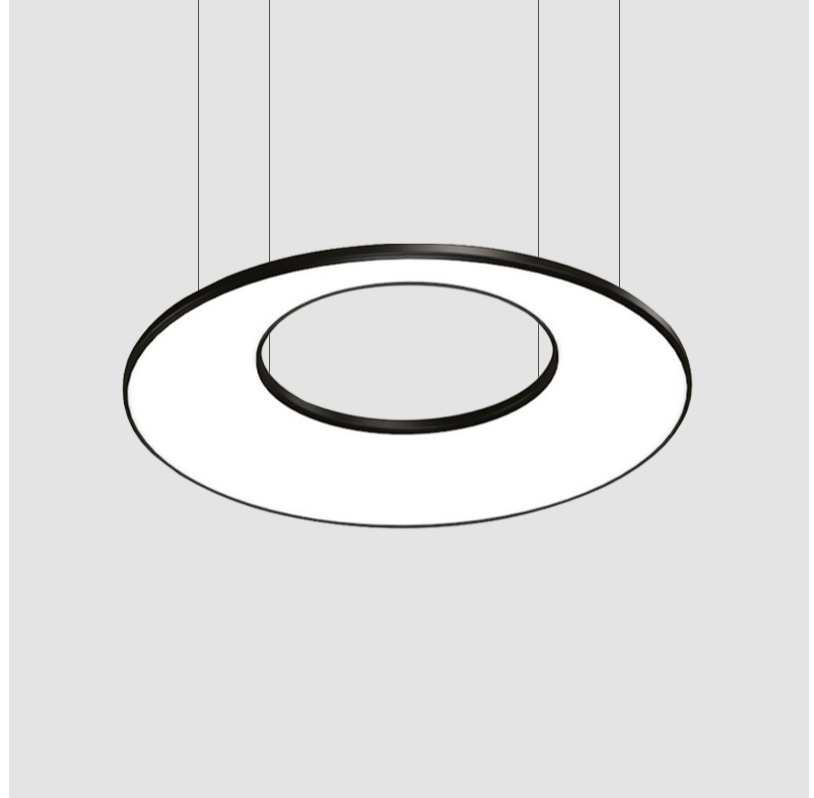

PROJECT
TYPE
SPECIFIER
QUANTITY
DATE

HARMONY RING SUSPENSION

A51068-

base number	Color Temperature	Finish Options	Diffuser Options

1. To build a product code in our configurator select the specify button on the base model # product page
2. To build a manual product code on this datasheet choose from the options listed below in blue font and add the suffix to the base model #

GENERAL

Series: Harmony Ring
Partner: Ivela
Division: Architectural
Installation: Suspension
Product Type: Panels
Mounting Location: Ceiling
Light Distribution: Direct

PHYSICAL

Shape: Round
Diameter (mm): 899
Diameter (in): 35 ³/₈
Height (mm): 19
Height (in): 3/4
Max. Overall Height (mm): 2500
Max. Overall Height (in): 98 ⁷/₁₆
Diffuser: PMMA - Opal / Prismatic
Fixture Finish: WHI / BLK / GLD
Fixture Material: Aluminum

ELECTRICAL

Lamp Type: LED
Input Wattage (W): 56
Dimming: Tri-Mode (Non-Dimming and Phase Dimming (120Vac only) and 0-10V Dimming)
Driver Included: No
Driver Location: Remote
Driver Type: Constant Voltage - Universal
Driver Class: Class 2
Housing: ENCP 5 (ERP) ENCP 8 (SC Power)
Input Voltage (V): 120 - 277
Output Voltage (V): 24

LED

Color Temperature (°K): 2700 / 3000 / 3500 / 4000
Max. Delivered Lumen (lm): 4032 / 4200 / 4325 / 4452
Nominal Lumen (lm): 6720 / 7000 / 7234 / 7420
CRI: >93 CRI
Lamp Life (hrs): 50000

OPTICAL

RATINGS AND CERTIFICATIONS

Certified By: Certified for North American Standards
IP rating: IP20